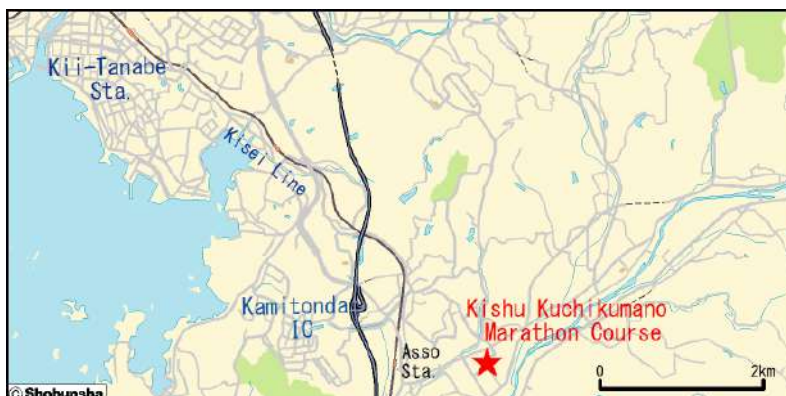

Wakachika Square		Wakayama Sta.	Kiitanabe Sta.		Venue	
Mode	Line	Depart	Arrive	Traffic pass	Route	Time
Train	JR	Wakayama Sta.	Kiitanabe Sta.	WP	Kisei Line Limited Express "Kuroshio" for Shirahama, Kushimoto, Shingu	70min.
Shuttle bus		Kiitanabe Sta.	Venue			30min.

Information about other routes

- Detailed time for the shuttle bus will be posted as soon as it is available.

Access map to the venue

■ Around Kamitonda Cultural Exchange Center

From the highway interchange

- 6 minutes by car from the Hanwa Expressway "Kamitonda" Exit

Parking information

- Information will be posted as soon as possible.

Other traffic precautions

As of October 31, 2019