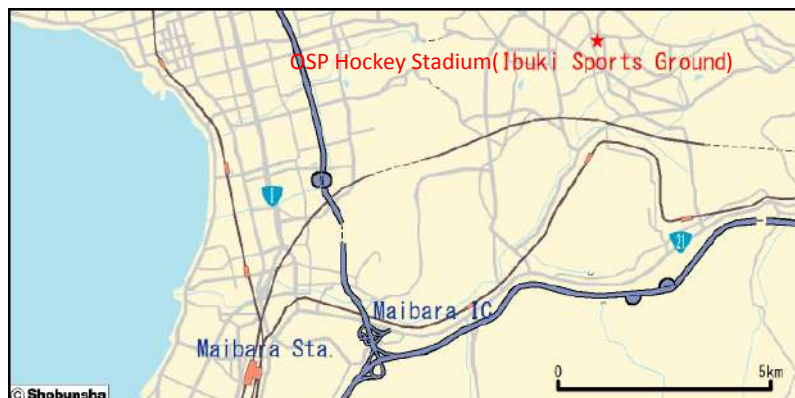

Recommended route to the venue

From Osaka Station (Center Village) to the venue

(OP Original Kansai One Pass usable section    WP Original JR Kansai Wide Area Pass usable section)

Mode	Line	Depart	Arrive	Traffic pass	Route	Time
Train	JR	Osaka Sta.	Maibara Sta.	<span style="background-color: #0070C0; color: white; padding: 2px;">OP</span> <span style="background-color: #0070C0; color: white; padding: 2px;">WP</span>	JR Kyoto Line Special Rapid for Shin-Osaka, Takatsuki, Kyoto	90min.
Shuttle bus		Maibara Sta.	Venue			30min.

From Masters Village Shiga to the venue

Masters Village Shiga: "Hamaotsu Arcus"

※13-minute walk from JR Otsu Station / 5-minute walk from Keihan Biwako-Hamaotsu Station

Mode	Line	Depart	Arrive	Traffic pass	Route	Time
Walking		Masters Village	Otsu Sta.			13min.
Train	JR	Otsu Sta.	Maibara Sta.	<span style="background-color: #0070C0; color: white; padding: 2px;">OP</span> <span style="background-color: #0070C0; color: white; padding: 2px;">WP</span>	Biwako Line Special Rapid for Kusatsu, Maibara	45min.
Shuttle bus		Maibara Sta.	Venue			30min.

Mode	Line	Depart	Arrive	Traffic pass	Route	Time
Walking		Masters village	Biwako-Hamaotsu Sta.			5min.
Train	Keihan Electric Railway	Biwako-Hamaotsu Sta.	Keihan-Zeze Sta.	OP	Ishiyamasakamoto Line for Keihan-Zeze, Ishiyamadera	4min.
Walking		Keihan-Zeze Sta.	Zeze Sta.		※Keihan Zeze Station is adjacent to JR Zeze Station	1min.
Train	JR	Zeze Sta.	Maibara Sta.	OP WP	Biwako Line for Kusatsu, Maibara	55min.
Shuttle bus		Maibara Sta.	Venue			30min.

## Access map from the nearest station to the venue