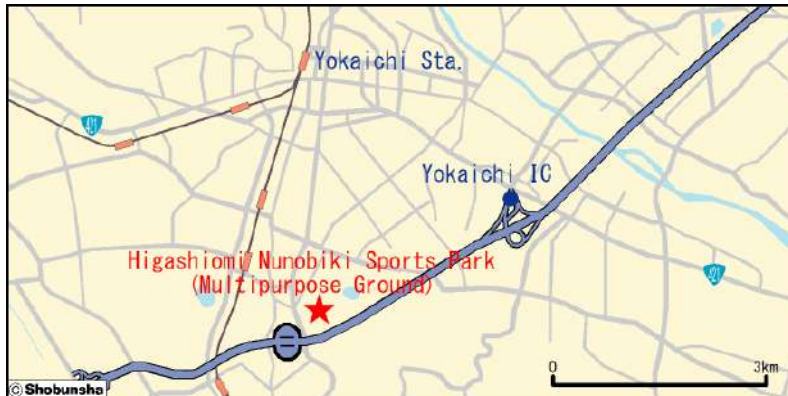

From Masters Village Shiga to the venue

Masters Village Shiga: "Hamaotsu Arcus"
 (13-minute walk from JR Otsu Station / 5-minute walk from Keihan Biwako-Hamaotsu Station)

| | | Hamaotsu Arcus | | | Otsu Sta. | | | Omi-Hachiman Sta. | | | Yokaichi Sta. | | | Venue |
|-------------|-------------|-------------------|--|-------------------|---|--|--|-------------------|--|--------|---------------|--|--|-------|
| Mode | Line | Depart | | Arrive | Traffic pass | | Route | | | time | | | | |
| Walking | | Masters Village | | Otsu Sta. | | | | | | 13min. | | | | |
| Train | JR | Otsu Sta. | | Omi-Hachiman Sta. | OP WP | | Biwako Line Special Rapid for Kusatsu, Maibara | | | 25min. | | | | |
| Train | Omi Railway | Omi-Hachiman Sta. | | Yokaichi Sta. | ※ | | Yokaichi Line for Yokaichi, Hikone, Maibara and Kibukawa | | | 20min. | | | | |
| Shuttle bus | | Yokaichi Sta. | | Venue | | | | | | 8min. | | | | |

| Mode | Line | Depart | Arrive | Traffic pass | Route | Time |
|-------------|-------------------------|----------------------|----------------------|--------------|---|--------|
| Walking | | Masters Village | Biwako-Hamaotsu Sta. | | | 5min. |
| Train | Keihan Electric Railway | Biwako-Hamaotsu Sta. | Keihan-Zeze Sta. | OP | Ishiyamasakamoto Line for Keihan-Zeze, Ishiyamadera | 4min. |
| Walking | | Keihan-Zeze Sta. | Zeze Sta. | | Keihan Zeze Station is adjacent to JR Zeze Station | 1min. |
| Train | JR | Zeze Sta. | Omi-Hachiman Sta. | OP WP | Biwako Line for Kusatu, Maibara | 35min. |
| Train | Omi Railway | Omi-Hachiman Sta. | Yokaichi Sta. | ※ | Yokaichi Line for Yokaichi, Hikone, Maibara and Kiseigawa | 20min. |
| Shuttle bus | | Yokaichi Sta. | Venue | | | 8min. |

Information about other routes

- Detailed time for the shuttle bus will be posted as soon as it is available.

Access map to the venue

Higashiomi general athletic playground

From the Highway interchange

- 10 minutes by car from Meishin Expressway “Yokaichi” Interchange