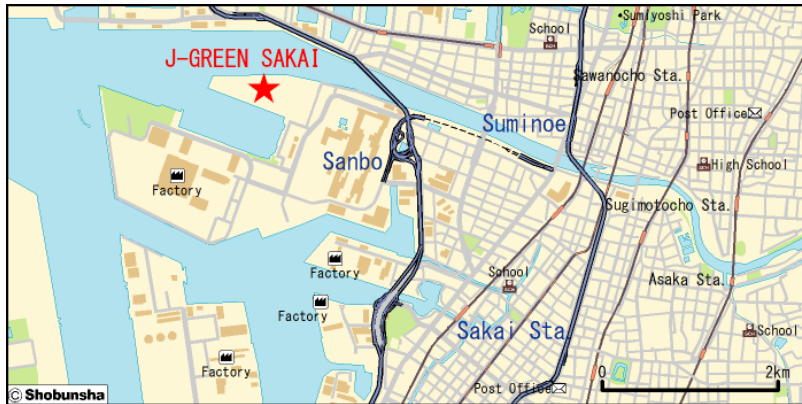

Recommended route to the venue

From Osaka Station (Center Village) to the venue

(OP Original Kansai One Pass usable section, WP Original JR Kansai Wide Area Pass usable section)

Mode	Line	Depart	Arrive	Traffic pass	Route	Time
Train	Osaka Metro	Umeda Sta.	Namba Sta.	OP	Midosuji Line For Tennoji, Nakamozu	10min.
Train	Nankai Railway	Namba Sta.	Sakai Sta.	OP	Nankai Line for Wakayamashi, Kansai-Airport	12min.
Walking		Sakai Sta.	Sakai Sta. West Exit			5min.
Public bus	Nankai Bus	Sakai Sta. West Exit	Venue	OP	Nankai Bus for J-GREEN Sakai Clubhouse Mae (Nonstop)	15min.

From Masters Village Osaka to the venue

Masters Village Osaka: "Portas Square" in front of Nankai Railway Sakai Station

Mode	Line	Depart	Arrive	Traffic pass	Route	Time
Walking		Sakai Sta.	Sakai Sta. West Exit			5min.
Public bus	Nankai Bus	Sakai Sta. West Exit	Venue	OP	Nankai Bus for J-GREEN Sakai Clubhouse Mae (Nonstop)	15min.

Information about other routes

Access map to the venue

Entrance of the parking lot

Bus stop

From the highway interchange

- About 5 minutes by car from Hanshin Expressway Wangan Route "Sanbo" Exit
- About 7 minutes by car from Hanshin Expressway Sakai Route "Suminoe" Exit