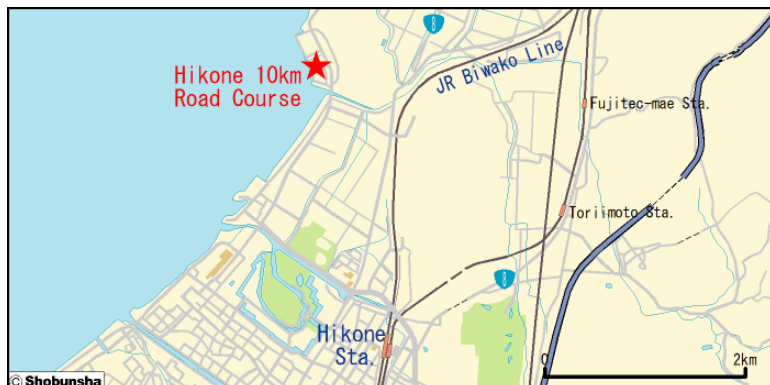

Access map to the venue