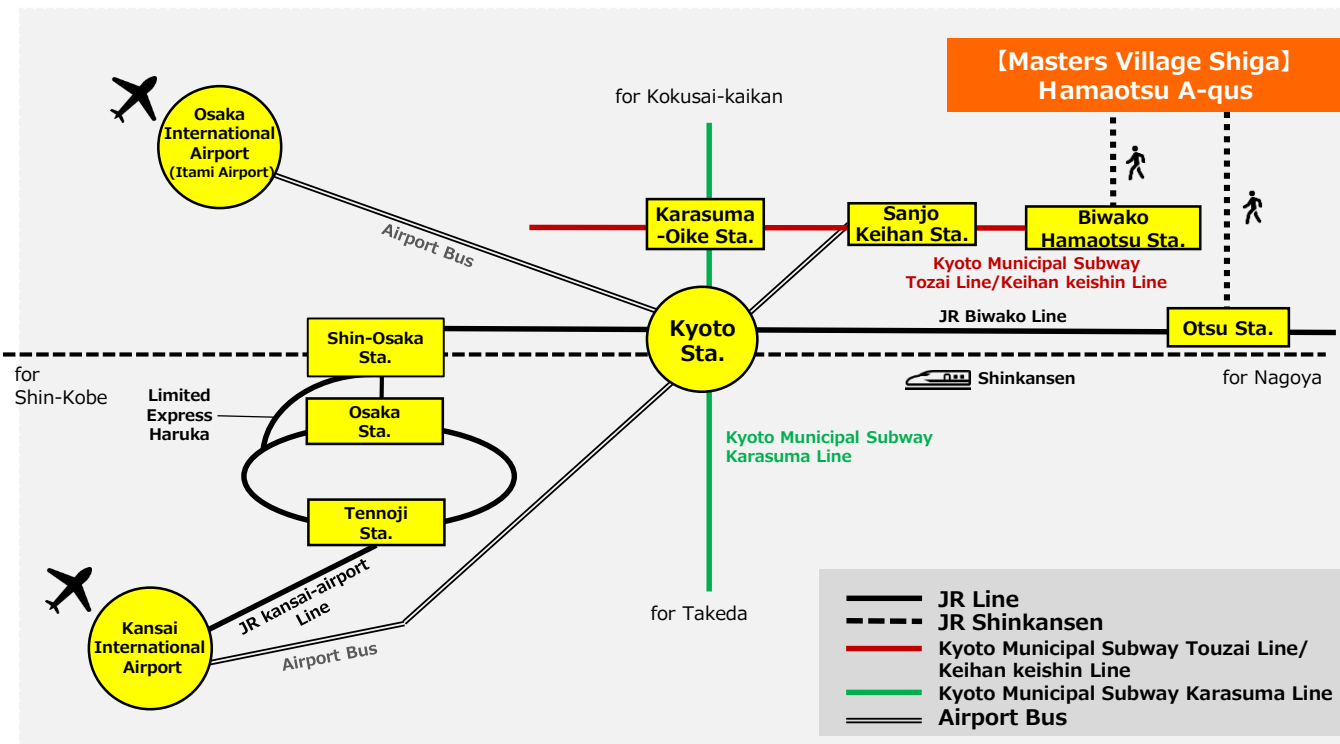

WORLD MASTERS GAMES
2021 KANSAI
JAPAN

Venue

Shiga Pref.
Otsu City

Masters Village Shiga

Hamaotsu A-qus

2-1 Hamacho, Otsu City, Shiga
<http://www.a-qus.com/>

Access to Masters Village Shiga

✈ From Kansai International Airport

✈ From Osaka International Airport (Itami Airport)

🚄 From Kyoto Station

"Hamaotsu A-qus"

■ Access map to Masters Village Shiga

■ Transportation information to Masters Village Shiga (Hamaotsu A-qus)

- From Biwako Hamaotsu Station, please proceed toward Biwako Hotel through Hamaotsu Sky Cross (pedestrian deck) . Hamaotsu A-qus is situated next to Biwako Hotel.
- From JR Otsu Station, Please go straight along Chuo-Odori and Biwako hotel will be located 5 traffic lights away from then. Hamaotsu A-qus will be located to the west.

■ Other traffic precautions

Transport passes(original KANSAI ONE PASS, original JR Kansai Wide Area Pass) will be delivered to Center Village's or Masters Village's Games Check-in if you have applied in advance.