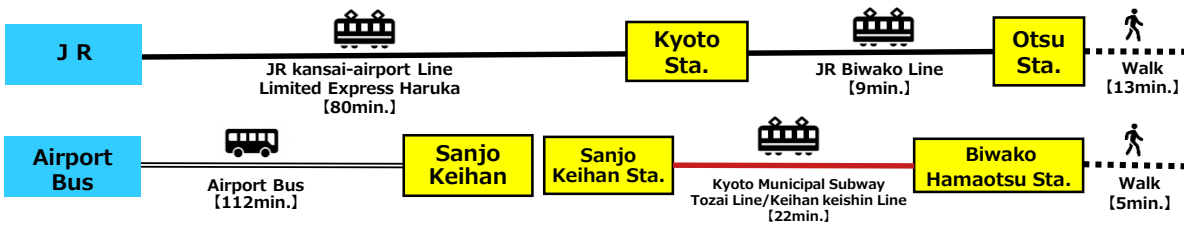

WORLD MASTERS GAMES
2021 KANSAI
JAPAN

Venue

Shiga Pref.
Otsu City

Masters Village Shiga

Hamaotsu A-qus

2-1 Hamacho, Otsu City, Shiga
<http://www.a-qus.com/>

Access to Masters Village Shiga

✈ From Kansai International Airport

✈ From Osaka International Airport (Itami Airport)

🚄 From Kyoto Station

"Hamaotsu A-qus"

■ Access map to Masters Village Shiga

■ Transportation information to Masters Village Shiga (Hamaotsu A-qus)

- From Biwako Hamaotsu Station, please proceed toward Biwako Hotel through Hamaotsu Sky Cross (pedestrian deck) . Hamaotsu A-qus is situated next to Biwako Hotel.
- From JR Otsu Station, Please go straight along Chuo-Odori and Biwako hotel will be located 5 traffic lights away from then. Hamaotsu A-qus will be located to the west.

■ Other traffic precautions

Transport passes(original KANSAI ONE PASS, original JR Kansai Wide Area Pass) will be delivered to Center Village's or Masters Village's Games Check-in if you have applied in advance.